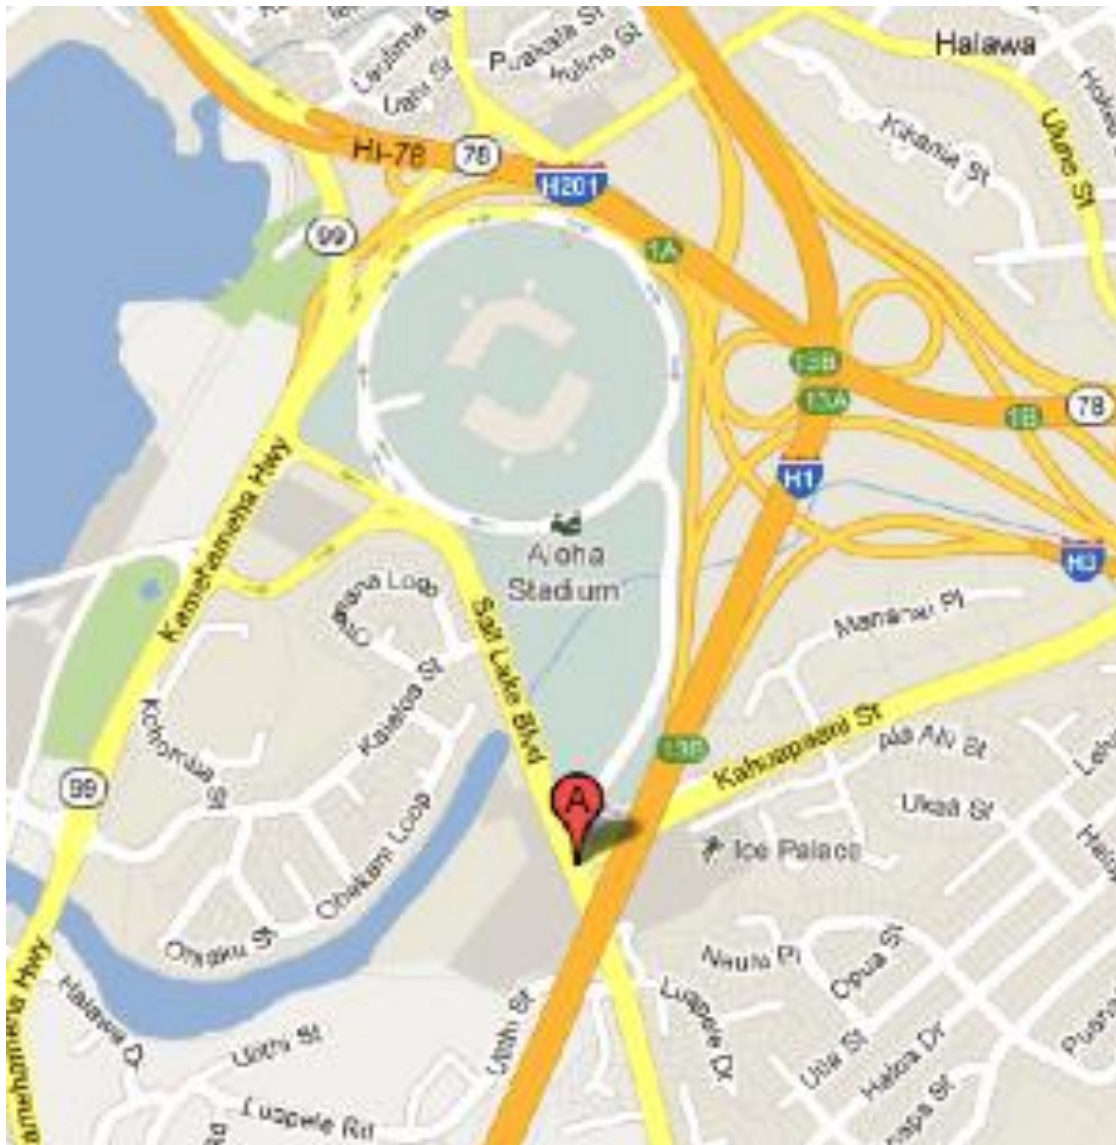

**Meet us at the corner of
Kahuapaani St. and Salt Lake Boulevard**

Signs, water and bento lunches provided!

**More Info/Sign Up: 536-3292 or
sarah@hawaiidemocrats.org**

Paid for by the Democratic Party of Hawaii, 1050 Ala Moana Blvd. D-2150,
Honolulu, HI and not authorized by any candidate or candidate's committee.

Hawaii Victory 2012

Signwave at the UH v. New Mexico Game
Saturday, October 13

Trolley leaves Democratic Party Headquarters at 12:45pm
OR

Meet us at Kahuapaani St. and Salt Lake Blvd. at 1:45pm
Questions/Directions Call 265-4860